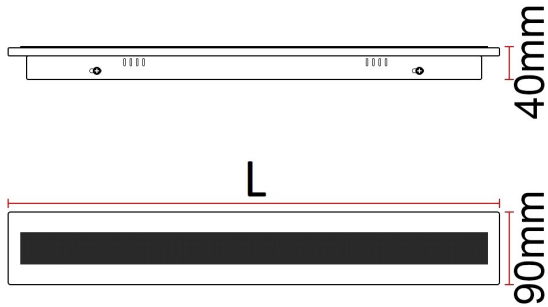

Wall Light

**WALL1000LB-C-30W**

<b>Source</b>	LED
<b>Connection</b>	Wire
<b>Gr. Power</b>	30W ±5%
<b>Input Voltage</b>	AC85-265V
<b>Driver</b>	Internal
<b>Control (standard)</b>	Not dim.
<b>Dimming option</b>	
<b>Beam Angle (°)</b>	180
<b>CCT (Kelvins)</b>	3000°K; 6000°K
<b>Lumens</b>	1800-2400
<b>Luminaire efficiency</b>	80 Lm/W
<b>CRI (standard)</b>	>80Ra
<b>for option</b>	
<b>Fixture Color</b>	Black; Gold
<b>Cover</b>	Opal
<b>Dimensions</b>	1000*90*40mm
<b>Protection Rating</b>	Indoor
<b>Electrical Class</b>	Class II
<b>Lifetime</b>	>50.000h
<b>Warranty</b>	2 Years

**Other**  
IP65; PIR sensor; DC24V (PWM dimmable); available from 30 to 200cm

**Standard Packing Details**

<b>Unit Volum (CBM)</b>	0,02246
<b>Unit GW (kg)</b>	4,4
<b>Qty per carton</b>	6

### WALL1000LB-C-30W

Sizes drawing

WALL1000LB-C-30W.drw

in mm

Illumination Diagram

2400Lm with 180° beam

WALL1000LB-C-30W.lux