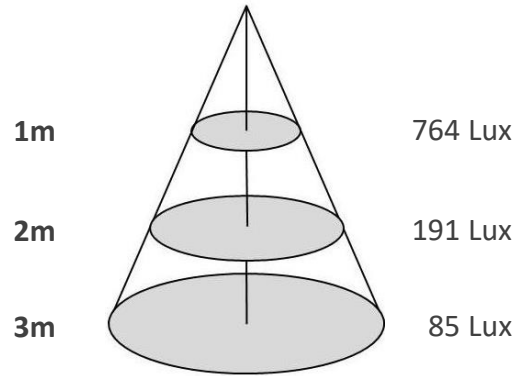

### WALL1000LB-C-30W

Sizes drawing

WALL1000LB-C-30W.drw

in mm

Illumination Diagram

2400Lm with 180° beam

WALL1000LB-C-30W.lux