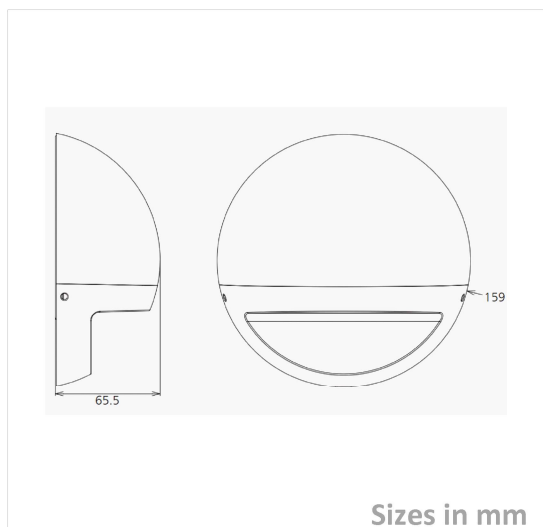

Outdoor Wall Light

WALL-GLOBE-P-12W

Picture

Packing

UnitVolum (CBM)	0,0027132
Unit GW (kg)	0,5
Qty per carton	36

Description

Type	LED Outdoor Wall Light
Connection	Wire

Electrical Parameters

Gr. Power	12W ±5%
InputVoltage	AC100-277V
Driver	Internal
Dimmable	Not dim.

Lighting Parameters

Beam Angle	120
Colors	3000°K; 4000°K; 5000°K; 5700°K
Lumens	920-1050
CRI	80Ra

Structure Parameters

Fixture Color	Black
Cover	Milky
Dimensions	dia159*65,5