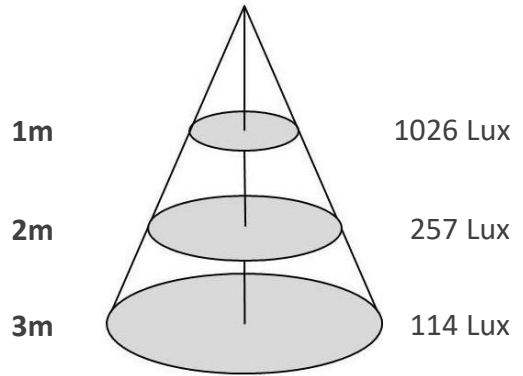

### TRIPROOF600B-P-18W

Sizes drawing

TRIPROOF600B-P-18W.drw

in mm

Illumination Diagram

3224Lm with 180° beam

TRIPROOF600B-P-18W.lux