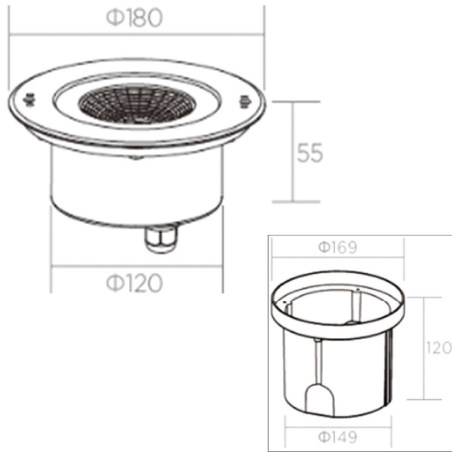

Underwater Light

POOL180R-P-COB-25W

Source	LED
Connection	Wire
Gr. Power	25W ±5%
Input Voltage	DC24V
Driver	Not Included
Control (standard)	Not dim.
Dimming option	Dimmable
Beam Angle (°)	ASY 20*40/15/25/45/60/15*45
CCT (Kelvins)	WW; DL; CW; Red; Green; Blue; Yellow
Lumens	2250
Luminaire efficiency	90 Lm/W
CRI (standard)	>80Ra
for option	
Fixture Color	SS316
Cover	Clear
Dimensions	dia 180*56(169*120)mm
Protection Rating	IP68/IK08
Electrical Class	Class III
Lifetime	>50.000h
Warranty	3 Years

Other

In option: Mounting bracker, tripod, RGB; RGBW; DMX; available in COB

Standard Packing Details

Unit Volum (CBM)	0,00582
Unit GW (kg)	2,63
Qty per carton	8

Underwater Light

POOL180R-P-COB-25W

Sizes drawing

POOL180R-P-COB-25W.drw

in mm

Illumination Diagram

2250Lm with 25° beam

POOL180R-P-COB-25W.lux

Optic type:

Standard

COB