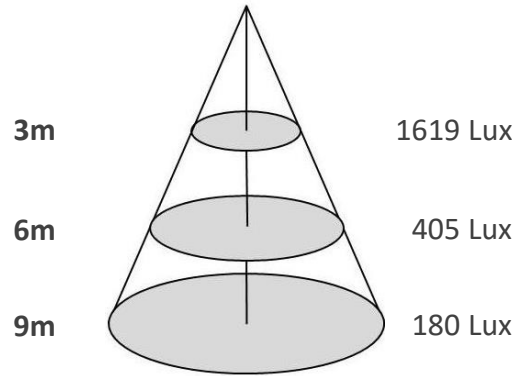

Underwater Light

POOL180R-P-COB-25W

Source	LED
Connection	Wire
Gr. Power	25W ±5%
Input Voltage	DC24V
Driver	Not Included
Control (standard)	Not dim.
Dimming option	Dimmable
Beam Angle (°)	ASY 20*40/15/25/45/60/15*45
CCT (Kelvins)	WW; DL; CW; Red; Green; Blue; Yellow
Lumens	2250
Luminaire efficiency	90 Lm/W
CRI (standard)	>80Ra
for option	
Fixture Color	SS316
Cover	Clear
Dimensions	dia 180*56(169*120)mm
Protection Rating	IP68/IK08
Electrical Class	Class III
Lifetime	>50.000h
Warranty	3 Years

Other

In option: Mounting bracker, tripod, RGB; RGBW; DMX; available in COB

Standard Packing Details

Unit Volum (CBM)	0,00582
Unit GW (kg)	2,63
Qty per carton	8

Underwater Light

POOL180R-P-COB-25W

Sizes drawing

POOL180R-P-COB-25W.drw

in mm

Illumination Diagram

2250Lm with 25° beam

POOL180R-P-COB-25W.lux

Optic type:

Standard

COB