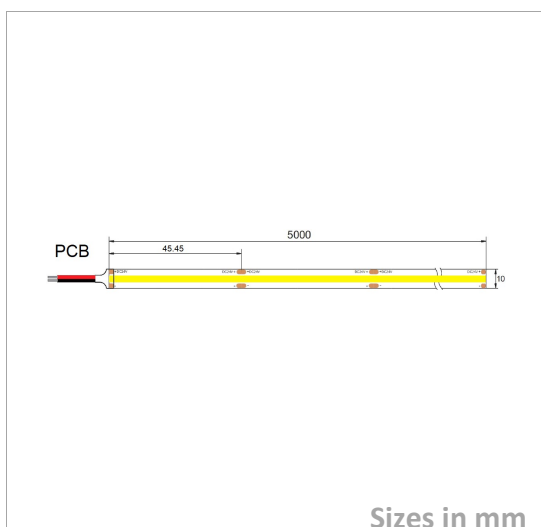

OUTDOOR528-COB-P IP65

Picture

Packing

UnitVolum (CBM)	0,000637806
Unit GW (kg)	0,185
Qty per carton	80

Description

Type	LED Strip
Connection	Wire

Electrical Parameters

Gr. Power	70W ±5%
InputVoltage	DC24V
Driver	Not Included
Dimmable	Dimmable

Lighting Parameters

Beam Angle	180
Colors	WWY; WW; DL; CW
Lumens	1400-1680/m
CRI	90Ra

Structure Parameters

Fixture Color	White
Cover	Clear
Dimensions	PCB 5000*10*1,2mm (cut:45,45m)

Protection Parameters

Rating	IP65
Electrical Class	Class III
Lifetime	>50.000h
Warranty (Years)	2

Options

Dimmable	Triac ☐ 0-10V ☐ 1-10V ☐ DALI ☐
CRI	>90Ra ☐ >92Ra ☐ >95Ra ☐ >98Ra ☐
Other	Available in IP33, IP67 or IP68