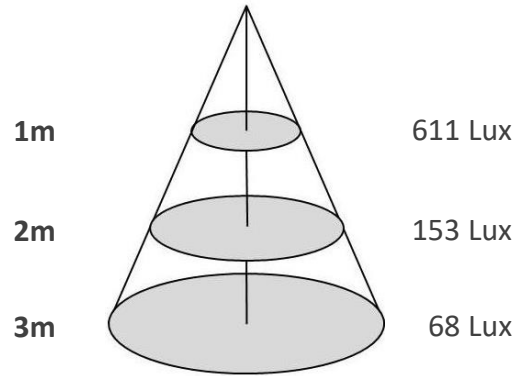

### WALL800LB-C-24W

Sizes drawing

WALL800LB-C-24W.drw

in mm

Illumination Diagram

1920Lm with 180° beam

WALL800LB-C-24W.lux