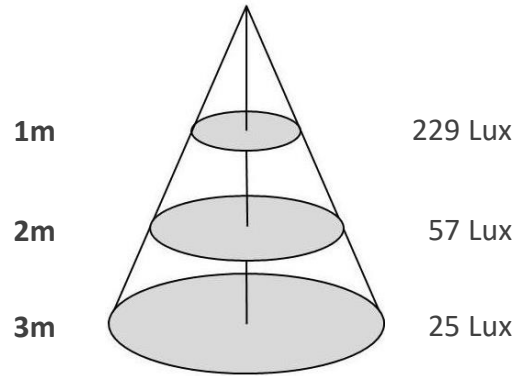

Wall Light

WALL300LB-C-9W

Source	LED
Connection	Wire
Gr. Power	18W ±5%
Input Voltage	AC85-265V
Driver	Internal
Control (standard)	Not dim.
Dimming option	
Beam Angle (°)	180
CCT (Kelvins)	3000°K; 6000°K
Lumens	540-720
Luminaire efficiency	40 Lm/W
CRI (standard)	>80Ra
for option	
Fixture Color	Black; Gold
Cover	Opal
Dimensions	300*90*40mm
Protection Rating	Indoor
Electrical Class	Class II
Lifetime	>50.000h
Warranty	2 Years

Other
IP65; PIR sensor; DC24V (PWM dimmable); available from 30 to 200cm

Standard Packing Details

Unit Volum (CBM)	0,00829
Unit GW (kg)	1,9
Qty per carton	6

Wall Light

WALL300LB-C-9W

Sizes drawing

WALL300LB-C-9W.drw

in mm

Illumination Diagram

720Lm with 180° beam

WALL300LB-C-9W.lux