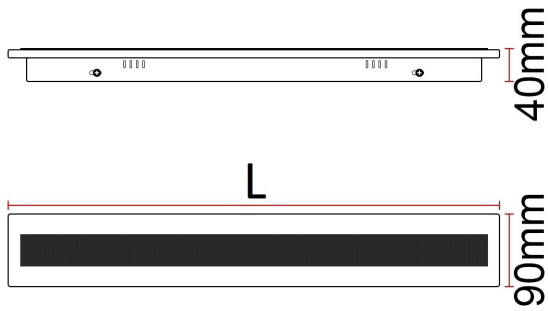

Wall Light

WALL300LB-C-9W

Source	LED
Connection	Wire
Gr. Power	18W ±5%
Input Voltage	AC85-265V
Driver	Internal
Control (standard)	Not dim.
Dimming option	
Beam Angle (°)	180
CCT (Kelvins)	3000°K; 6000°K
Lumens	540-720
Luminaire efficiency	40 Lm/W
CRI (standard)	>80Ra
for option	
Fixture Color	Black; Gold
Cover	Opal
Dimensions	300*90*40mm
Protection Rating	Indoor
Electrical Class	Class II
Lifetime	>50.000h
Warranty	2 Years

Other
IP65; PIR sensor; DC24V (PWM dimmable); available from 30 to 200cm

Standard Packing Details

Unit Volum (CBM)	0,00829
Unit GW (kg)	1,9
Qty per carton	6

Wall Light

WALL300LB-C-9W

Sizes drawing

WALL300LB-C-9W.drw

in mm

Illumination Diagram

720Lm with 180° beam

WALL300LB-C-9W.lux