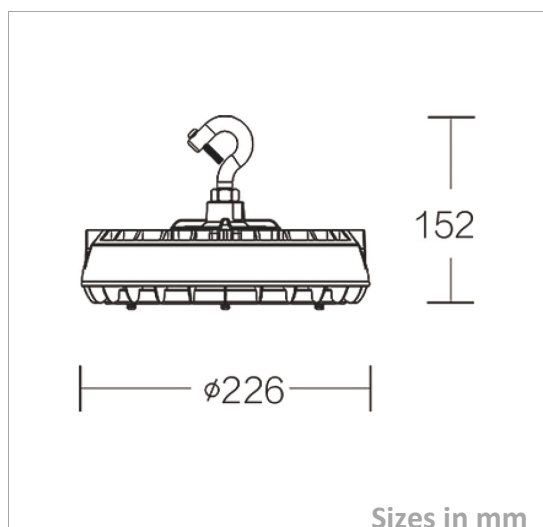

#### Picture

#### Structure Parameters

Fixture Color	White; Black
Cover	Clear
Dimensions	dia.226*148mm