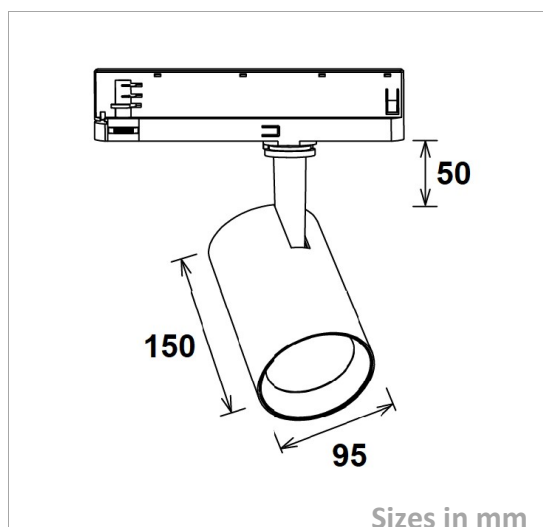

Track Light

TRACK2C-COB-45W

Picture

Packing

UnitVolum (CBM)	0,006845475
Unit GW (kg)	1,5
Qty per carton	12

Description

Type	LED Track Light
Connection	2 wires; 3 wires; 4 wires

Electrical Parameters

Gr. Power	45W ±5%
InputVoltage	AC200-240V
Driver	Philips
Dimmable	Not dim.

Lighting Parameters

Beam Angle	30/38/50
Colors	3000°K; 4000°K; 6000°K
Lumens	4600
CRI	90Ra

Structure Parameters

Fixture Color	White; Black
Cover	Stripped
Dimensions	dia95*150mm