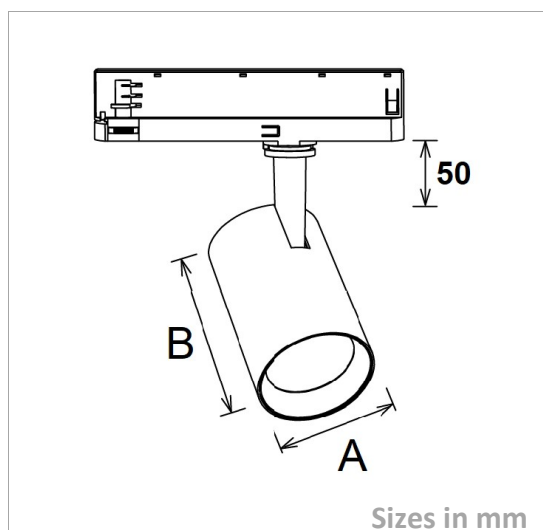

Track Light

TRACK2C-COB-15W

Picture

Packing

UnitVolum (CBM)	0,003438624
Unit GW (kg)	0,7
Qty per carton	30

Description

Type	LED Track Light
Connection	2 wires; 3 wires; 4 wires

Electrical Parameters

Gr. Power	15W ±5%
InputVoltage	AC220-240V
Driver	Osram
Dimmable	Not dim.

Lighting Parameters

Beam Angle	30/38/60
Colors	3000°K; 4000°K; 6000°K
Lumens	1600
CRI	90Ra

Structure Parameters

Fixture Color	White; Black
Cover	Stripped
Dimensions	dia65*115mm