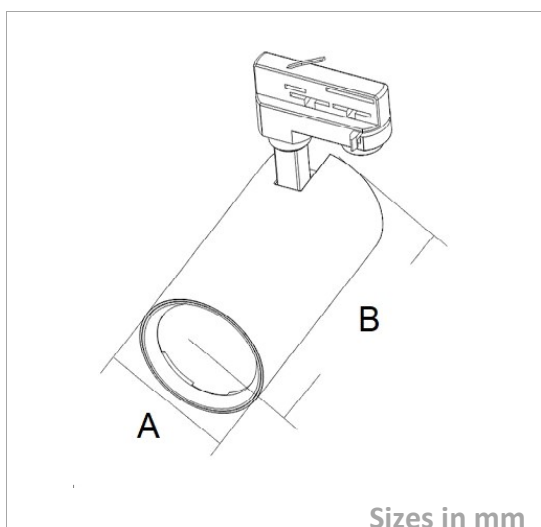

Track Light

TRACK2B-COB-28W

Picture

Packing

UnitVolum (CBM)	0,00569415
Unit GW (kg)	1,14
Qty per carton	18

Description

Type	LED Track Light
Connection	2 wires; 3 wires; 4 wires; Pattern

Electrical Parameters

Gr. Power	28W ±5%
InputVoltage	AC200-240V
Driver	Tridonic
Dimmable	Not dim.

Lighting Parameters

Beam Angle	30/38/55
Colors	3000°K; 4000°K; 6000°K
Lumens	3200
CRI	90Ra

Structure Parameters

Fixture Color	White; Black
Cover	Lens
Dimensions	A85*B135mm