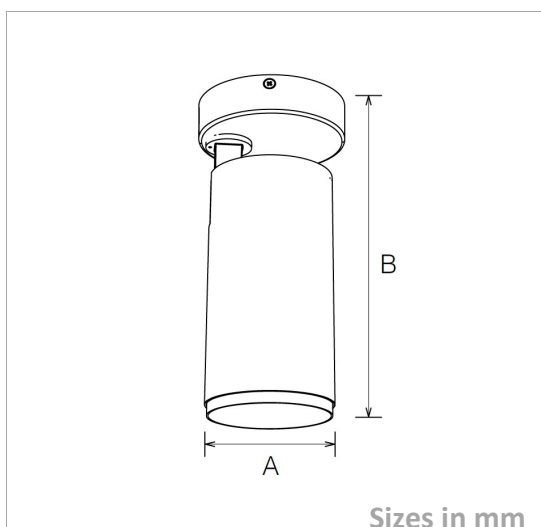

Track Light

TRACK-SF-P-25W

Picture

Packing

UnitVolum (CBM)	0,0035904
Unit GW (kg)	0,92
Qty per carton	12

Description

Type	LED Track Light
Connection	Pattern

Electrical Parameters

Gr. Power	25W ±5%
InputVoltage	AC200-240V
Driver	Internal
Dimmable	Not dim.

Lighting Parameters

Beam Angle	24/36/60
Colors	2700°K; 3000°K; 4000°K; 5000°K
Lumens	2700
CRI	80Ra

Structure Parameters

Fixture Color	White; Black
Cover	PMMA
Dimensions	A85*B241mm