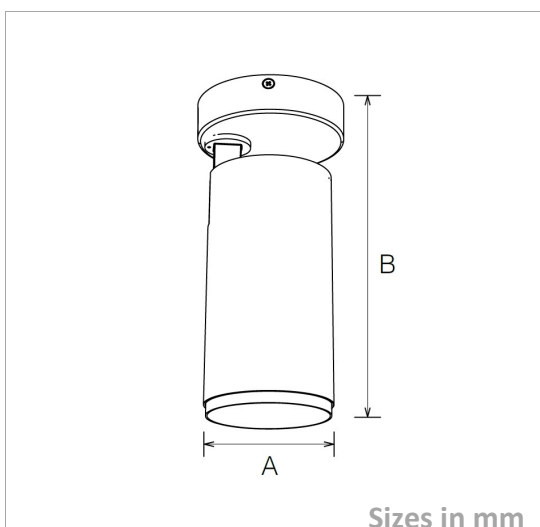

Track Light

TRACK-SF-P-10W

Picture

Packing

Unit Volum (CBM)	0,002652
Unit GW (kg)	0,65
Qty per carton	12

Description

Type	LED Track Light
Connection	Pattern

Electrical Parameters

Gr. Power	10W ±5%
InputVoltage	AC200-240V
Driver	Internal
Dimmable	Not dim.

Lighting Parameters

Beam Angle	24/30/45
Colors	2700°K; 3000°K; 4000°K; 5000°K
Lumens	1100
CRI	80Ra

Structure Parameters

Fixture Color	White; Black
Cover	PMMA
Dimensions	A65*B218mm