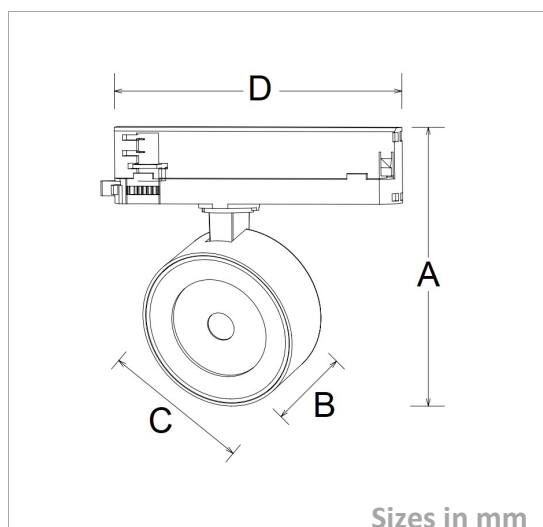

Track Light

TRACK-O-P-30W

Picture

Packing

Unit Volum (CBM)	0,0070125
Unit GW (kg)	0,72
Qty per carton	12

Description

Type	LED Track Light
Connection	4 wires

Electrical Parameters

Gr. Power	30W ±5%
Input Voltage	AC220-240V
Driver	Internal
Dimmable	Not dim.

Lighting Parameters

Beam Angle	15/24/36/60
Colors	2700°K; 3000°K; 4000°K; 5000°K
Lumens	3000-3350
CRI	80Ra

Structure Parameters

Fixture Color	White; Black
Cover	PMMA
Dimensions	A178*B43*C120*D250mm

Protection Parameters

Rating	IP20/IK06/650°GW
Electrical Class	Class II
Lifetime	>50.000h
Warranty (Years)	3

Options

Dimmable	Triac ☐ 0-10V ☐ 1-10V ☐ DALI ☒
CRI	>90Ra ☒ >92Ra ☐ >95Ra ☒ >98Ra ☐
Other	Replaceable front ring option: Black / White / Gold / Silver