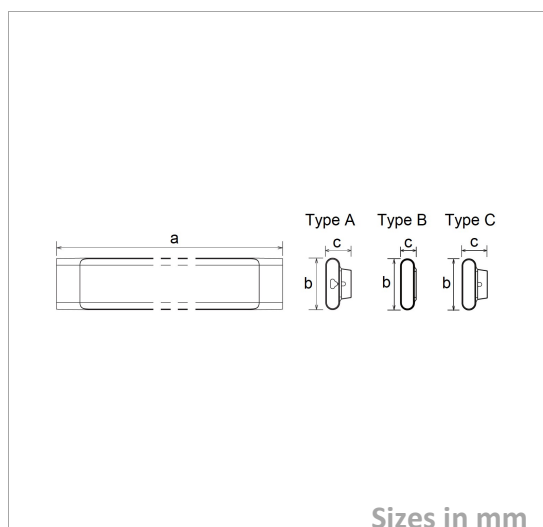

Ceiling Lamp

STYLISH600-P-20W Type C

Picture

Packing

Unit Volum (CBM)	0,003013794
Unit GW (kg)	0,85
Qty per carton	20

Description

Type	LED Ceiling Lamp
Connection	Wire

Electrical Parameters

Gr. Power	20W ±5%
InputVoltage	AC200-240V
Driver	Internal
Dimmable	Not dim.

Lighting Parameters

Beam Angle	120
Colors	3000°K; 4000°K; 5000°K; 5700°K
Lumens	1600-1710
CRI	80Ra

Structure Parameters

Fixture Color	White; Black; Silver
Cover	Milky
Dimensions	600(a)*90(b)*46©mm