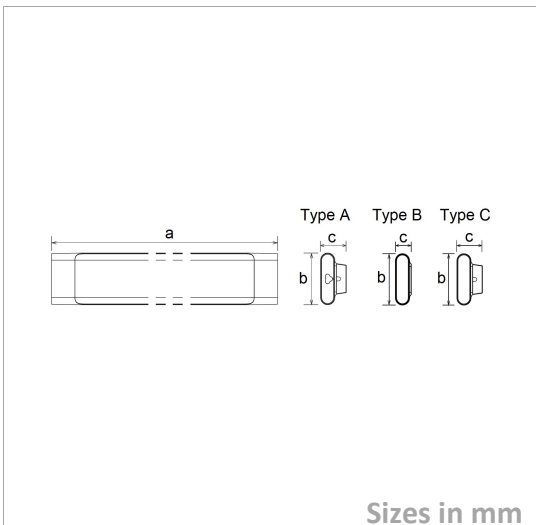

Ceiling Lamp

STYLISH1200-P-40W Type C

Picture

Packing

UnitVolum (CBM)	0,00675648
Unit GW (kg)	1,88
Qty per carton	12

Description

Type	LED Ceiling Lamp
Connection	Wire

Electrical Parameters

Gr. Power	40W ±5%
InputVoltage	AC200-240V
Driver	Internal
Dimmable	Not dim.

Lighting Parameters

Beam Angle	120
Colors	3000°K; 4000°K; 5000°K; 5700°K
Lumens	3450-3540
CRI	80Ra

Structure Parameters

Fixture Color	White; Black; Silver
Cover	Milky
Dimensions	1200(a)*90(b)*46©mm