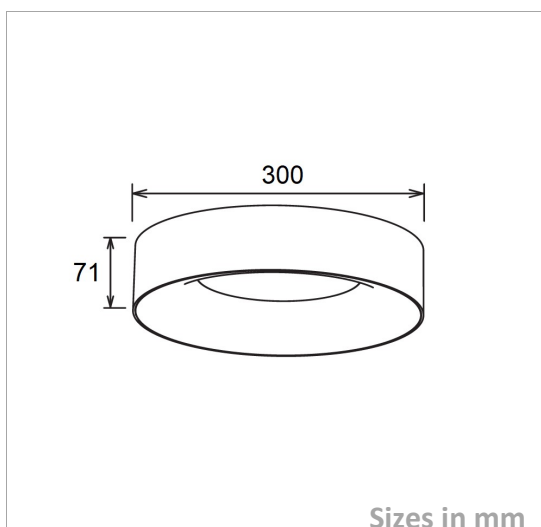

#### Picture

Sizes in mm

#### Structure Parameters

Fixture Color	White
Cover	Milky
Dimensions	dia300*71mm