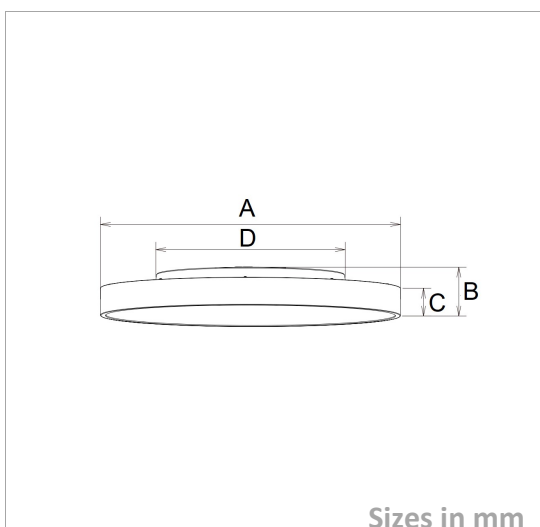

Ceiling Lamp

PURE1000-P-100W

Picture

Packing

UnitVolum (CBM)	0,14661072
Unit GW (kg)	18,8
Qty per carton	1

Description

Type	LED Ceiling Lamp
Connection	Wire

Electrical Parameters

Gr. Power	100W ±5%
InputVoltage	AC220-240V
Driver	Internal
Dimmable	Not dim.

Lighting Parameters

Beam Angle	120
Colors	3000°K; 4000°K; 5000°K; 5700°K
Lumens	8800-10700
CRI	80Ra

Structure Parameters

Fixture Color	White; Black
Cover	PMMA
Dimensions	A1000*B86*C55*D383

Protection Parameters

Rating	IP40/G.W.650°
Electrical Class	Class I
Lifetime	>50.000h
Warranty (Years)	3

Options

Dimmable	Triac ☐ 0-10V ☐ 1-10V ☐ DALI ☒
CRI	>90Ra ☐ >92Ra ☐ >95Ra ☐ >98Ra ☐
Other	Options: 10% up & 90% down (standard 100% down); 3 CCT switch Installation: Surface, Half recessed, Suspended