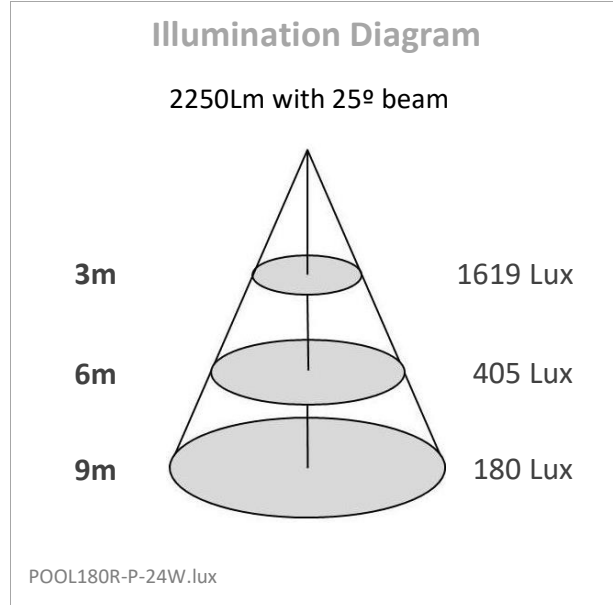

Illumination Diagram