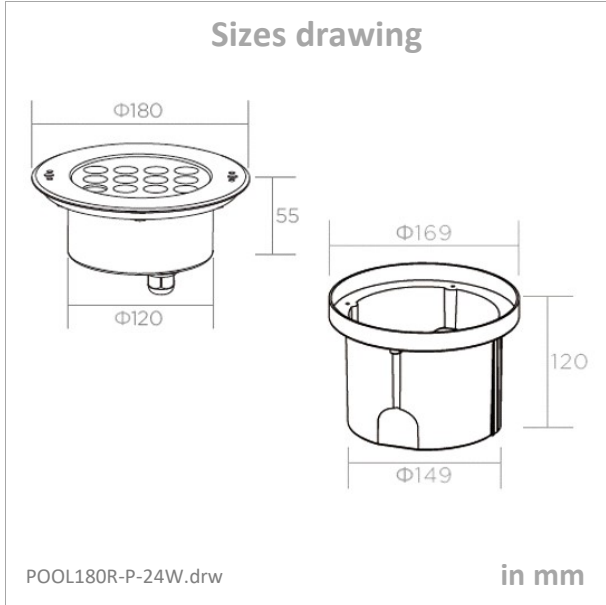

Underwater Light

POOL180R-P-24W

POOL180R-P-24W.png

Source	LED
Connection	Wire
Gr. Power	24W ±5%
Input Voltage	DC24V
Driver	Not Included
Control (standard)	Not dim.
Dimming option	Dimmable
Beam Angle (°)	ASY 20*40/15/25/45/60/15*45
CCT (Kelvins)	3000°K; 4500°K; 6500°K; Red; Green; Blue; Yellow
Lumens	2250
Luminaire efficiency	94 Lm/W
CRI (standard)	>80Ra
for option	
Fixture Color	SS316
Cover	Clear
Dimensions	dia 180*56(169*120)mm
Protection Rating	IP68/IK08
Electrical Class	Class III
Lifetime	>50.000h
Warranty	3 Years

Standard Packing Details

Unit Volum (CBM)	0,00582
Unit GW (kg)	2,63
Qty per carton	8

Other

In option: Mounting bracker, tripod, RGB; RGBW; DMX; available in COB

Underwater Light

POOL180R-P-24W

Sizes drawing