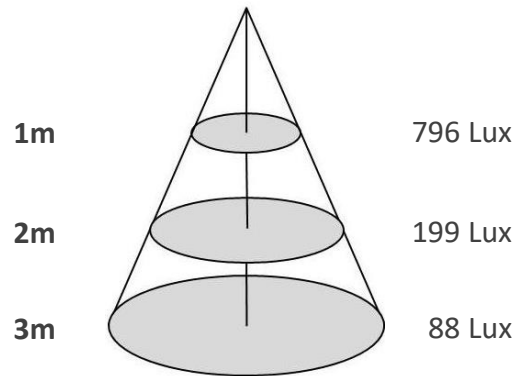

## Underwater Light

### POOL-F-SS316-B-30W

Sizes drawing

POOL-F-SS316-B-30W.drw

in mm

Illumination Diagram

2500Lm with 140° beam

POOL-F-SS316-B-30W.lux