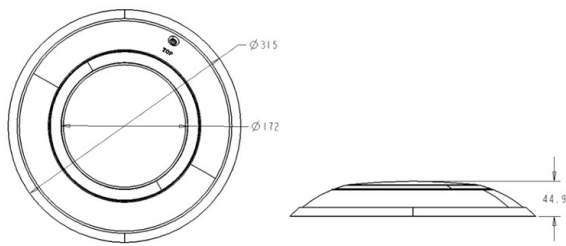

Underwater Light

POOL-F-SS316-B-30W

Sizes drawing

POOL-F-SS316-B-30W.drw

in mm