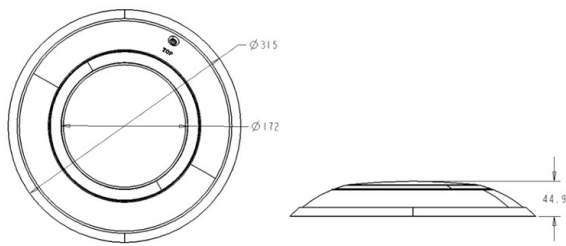

Underwater Light

POOL-F-SS316-B-21W

POOL-F-SS316-B-21W.png

Source	LED
Connection	Wire
Gr. Power	21W ±5%
Input Voltage	AC12V; DC12V
Driver	Not Included
Control (standard)	Not dim.
Dimming option	
Beam Angle (°)	140
CCT (Kelvins)	WW; DL; CW; Red; Green; Blue; Yellow; RGB
Lumens	2100
Luminaire efficiency	100Lm/W
CRI (standard)	>85Ra
for option	
Fixture Color	SS316
Cover	Clear
Dimensions	dia 315*40mm
Protection Rating	IP68
Electrical Class	Class III
Lifetime	50.000h
Warranty	3 Years

Other

Optional: RGB; Driver; Driver with integrated Controller

Standard Packing Details

Unit Volum (CBM)	0,00912
Unit GW (kg)	1,8
Qty per carton	12

Underwater Light

POOL-F-SS316-B-21W

Sizes drawing

POOL-F-SS316-B-21W.drw

in mm

Illumination Diagram

2100Lm with 140° beam

POOL-F-SS316-B-21W.lux