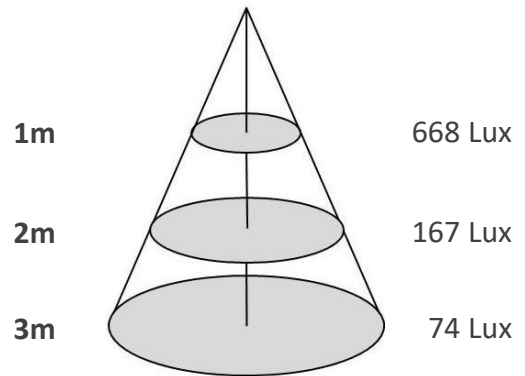

Underwater Light

POOL-F-SS316-B-21W

POOL-F-SS316-B-21W.png

Source	LED
Connection	Wire
Gr. Power	21W ±5%
Input Voltage	AC12V; DC12V
Driver	Not Included
Control (standard)	Not dim.
Dimming option	
Beam Angle (°)	140
CCT (Kelvins)	WW; DL; CW; Red; Green; Blue; Yellow; RGB
Lumens	2100
Luminaire efficiency	100Lm/W
CRI (standard)	>85Ra
for option	
Fixture Color	SS316
Cover	Clear
Dimensions	dia 315*40mm
Protection Rating	IP68
Electrical Class	Class III
Lifetime	50.000h
Warranty	3 Years

Other

Optional: RGB; Driver; Driver with integrated Controller

Standard Packing Details

Unit Volum (CBM)	0,00912
Unit GW (kg)	1,8
Qty per carton	12

Underwater Light

POOL-F-SS316-B-21W

Sizes drawing

POOL-F-SS316-B-21W.drw

in mm

Illumination Diagram

2100Lm with 140° beam

POOL-F-SS316-B-21W.lux