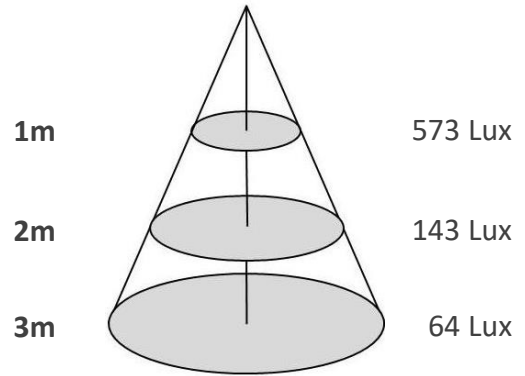

Underwater Light

POOL-F-SS316-B-18W

POOL-F-SS316-B-18W.png

Source	LED
Connection	Wire
Gr. Power	18W ±5%
Input Voltage	AC12V; DC12V
Driver	Not Included
Control (standard)	Not dim.
Dimming option	
Beam Angle (°)	140
CCT (Kelvins)	WW; DL; CW; Red; Green; Blue; Yellow; RGB
Lumens	1800
Luminaire efficiency	100Lm/W
CRI (standard)	>85Ra
for option	
Fixture Color	SS316
Cover	Clear
Dimensions	dia 315*40mm
Protection Rating	IP68
Electrical Class	Class III
Lifetime	50.000h
Warranty	3 Years

Other

Optional: RGB; Driver; Driver with integrated Controller

Standard Packing Details

Unit Volum (CBM)	0,00912
Unit GW (kg)	1,8
Qty per carton	12

Underwater Light

POOL-F-SS316-B-18W

Sizes drawing

POOL-F-SS316-B-18W.drw

in mm

Illumination Diagram

1800Lm with 140° beam

POOL-F-SS316-B-18W.lux