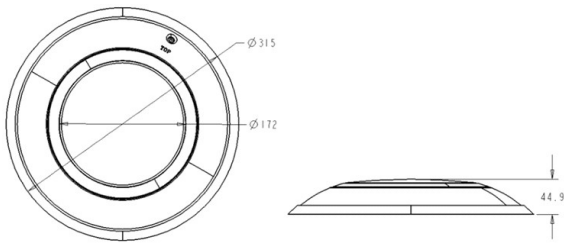

Underwater Light

POOL-F-SS316-B-18W

POOL-F-SS316-B-18W.png

Source	LED
Connection	Wire
Gr. Power	18W ±5%
Input Voltage	AC12V; DC12V
Driver	Not Included
Control (standard)	Not dim.
Dimming option	
Beam Angle (°)	140
CCT (Kelvins)	WW; DL; CW; Red; Green; Blue; Yellow; RGB
Lumens	1800
Luminaire efficiency	100Lm/W
CRI (standard)	>85Ra
for option	
Fixture Color	SS316
Cover	Clear
Dimensions	dia 315*40mm
Protection Rating	IP68
Electrical Class	Class III
Lifetime	50.000h
Warranty	3 Years

Other

Optional: RGB; Driver; Driver with integrated Controller

Standard Packing Details

Unit Volum (CBM)	0,00912
Unit GW (kg)	1,8
Qty per carton	12

Underwater Light

POOL-F-SS316-B-18W

Sizes drawing

POOL-F-SS316-B-18W.drw

in mm

Illumination Diagram

1800Lm with 140° beam

POOL-F-SS316-B-18W.lux