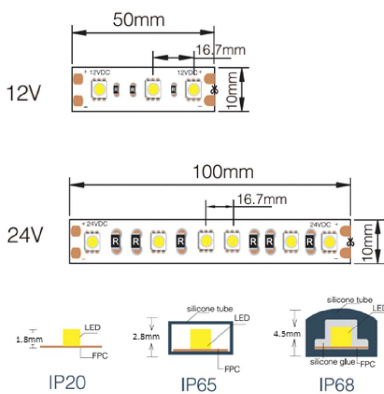

OUTDOOR60-5050 IP68 RGB

Picture

Description

Type LED Strip
Connection Wire

Electrical Parameters

Gr. Power 14,4W ±5%
InputVoltage DC12V; DC24V
Driver Not Included
Dimmable Dimmable

Lighting Parameters

Beam Angle 120
Colors RGB
Lumens
CRI

Structure Parameters

Fixture Color White
Cover Clear
Dimensions 5 meters/roll

Protection Parameters

Rating IP68
Electrical Class Class I Class II Class III
Lifetime >50.000h
Warranty (Years) 2

Options

Dimmable* Triac 0-10V 1-10V DALI
CRI >90Ra >92Ra >95Ra >98Ra
Other

* Can work with different kind of dimmable drivers (not included)

Sizes in mm

Packing

UnitVolum (CBM) 0,00176256
Unit GW (kg) 0,55
Qty per carton 10