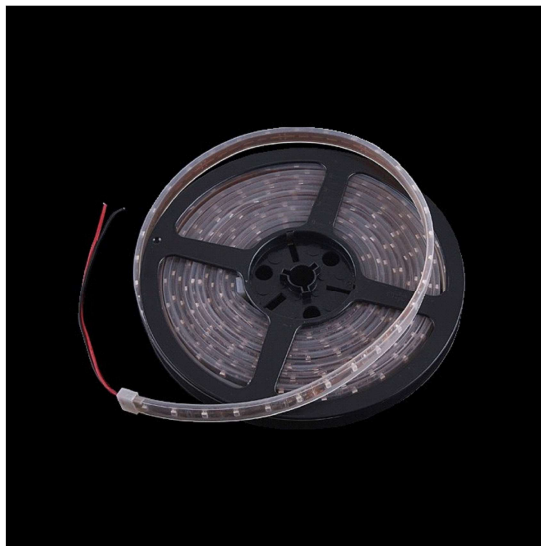

### OUTDOOR60-3528 IP65

#### Picture

#### Description

Type	LED Strip
Connection	Wire

#### Structure Parameters

Fixture Color	White
Cover	Clear
Dimensions	5 meters/roll