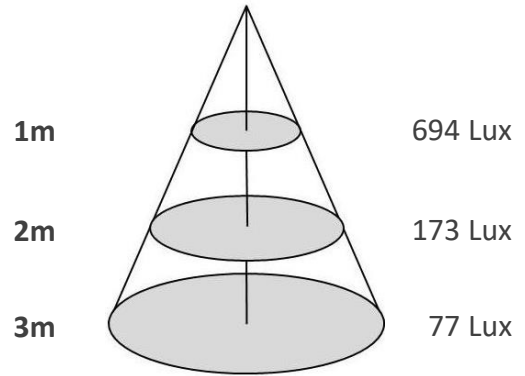

### MIRROR96-P-IP44-24W

Sizes drawing

MIRROR96-P-IP44-24W.drw

in mm

Illumination Diagram

2180Lm with 180° beam

MIRROR96-P-IP44-24W.lux