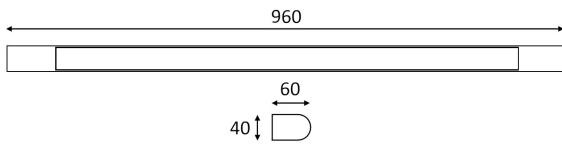

Bathroom Lamp

MIRROR96-P-IP44-24W

Sizes drawing

MIRROR96-P-IP44-24W.drw

in mm