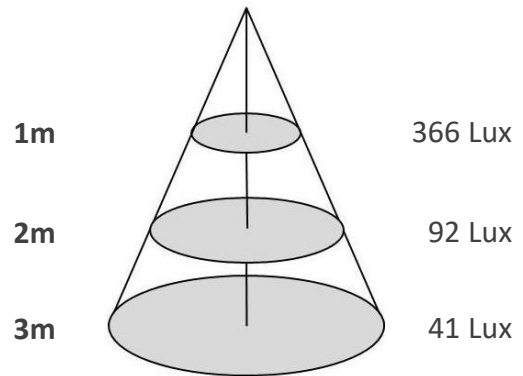

Bathroom Lamp

MIRROR72-C-16W

Source	LED
Connection	Wire
Gr. Power	16W ±5%
Input Voltage	AC110-265V
Driver	Included
Control (standard)	Not dim.
Dimming option	
Beam Angle (°)	270
CCT (Kelvins)	WW; CW
Lumens	1050-1150
Luminaire efficiency	72 Lm/W
CRI (standard)	>80Ra
for option	
Fixture Color	Stainless
Cover	Lens
Dimensions	72*4,5mm
Protection Rating	IP44
Electrical Class	Class I
Lifetime	>50.000h
Warranty	3 Years

Other

Standard Packing Details

Unit Volum (CBM)	0,01387
Unit GW (kg)	2,9
Qty per carton	10

Bathroom Lamp

MIRROR72-C-16W

Sizes drawing

MIRROR72-C-16W.drw

in mm

Illumination Diagram

1150Lm with 270° beam

MIRROR72-C-16W.lux