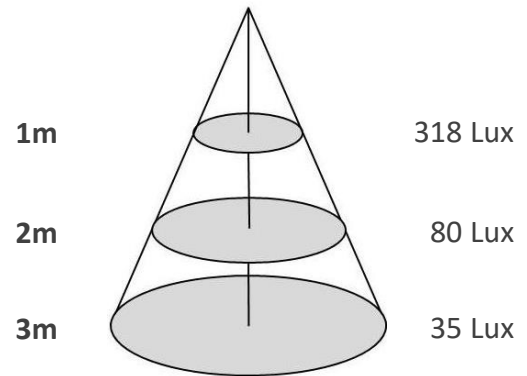

Bathroom Lamp

MIRROR62-C-14W

Source	LED
Connection	Wire
Gr. Power	14W ±5%
Input Voltage	AC110-265V
Driver	Included
Control (standard)	Not dim.
Dimming option	
Beam Angle (°)	270
CCT (Kelvins)	WW; CW
Lumens	900-1000
Luminaire efficiency	71 Lm/W
CRI (standard)	>80Ra
for option	
Fixture Color	Stainless
Cover	Lens
Dimensions	62*4,5mm
Protection Rating	IP44
Electrical Class	Class I
Lifetime	>50.000h
Warranty	3 Years

Other
Other sizes available

Standard Packing Details

Unit Volum (CBM)	0,01214
Unit GW (kg)	2,5
Qty per carton	10

Bathroom Lamp

MIRROR62-C-14W

Sizes drawing

MIRROR62-C-14W.drw

in mm

Illumination Diagram

1000Lm with 270° beam

MIRROR62-C-14W.lux