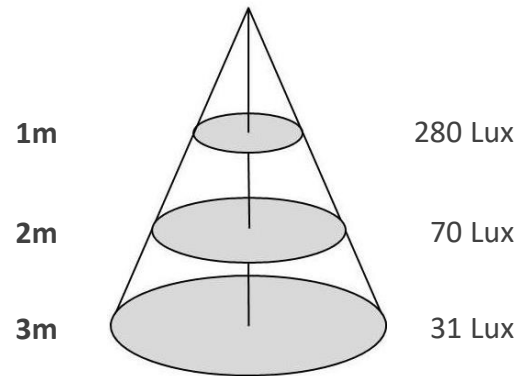

MIRROR52-C-12W

Source	LED
Connection	Wire
Gr. Power	12W ±5%
Input Voltage	AC110-265V
Driver	Included
Control (standard)	Not dim.
Dimming option	
Beam Angle (°)	270
CCT (Kelvins)	WW; CW
Lumens	780-880
Luminaire efficiency	73 Lm/W
CRI (standard)	>80Ra
for option	
Fixture Color	Stainless
Cover	Lens
Dimensions	52*4,5mm
Protection Rating	IP44
Electrical Class	Class I
Lifetime	>50.000h
Warranty	3 Years

Other
Other sizes available

Standard Packing Details

Unit Volum (CBM)	0,01040
Unit GW (kg)	2,1
Qty per carton	10

Bathroom Lamp

MIRROR52-C-12W

Sizes drawing

MIRROR52-C-12W.drw

in mm

Illumination Diagram

880Lm with 270° beam

MIRROR52-C-12W.lux