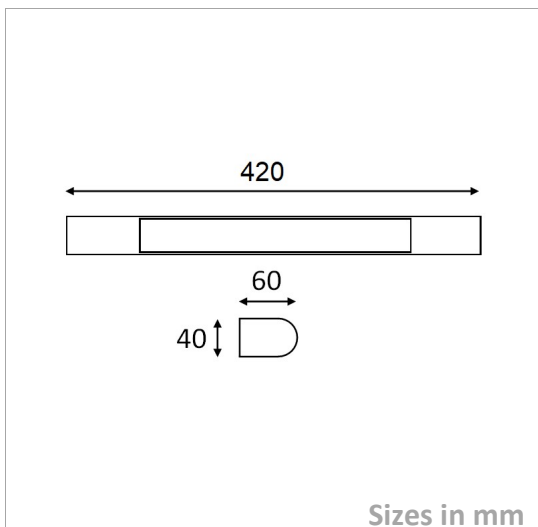

Bathroom Lamp

MIRROR42-P-IP44-12W

Picture

Description

Type LED Bathroom Lamp
Connection Wire

Electrical Parameters

Gr. Power 12W ±5%
InputVoltage AC100-240V
Driver Included
Dimmable Not dim.

Lighting Parameters

Beam Angle 180
Colors WW; DL; CW
Lumens 960-1090
CRI 80Ra

Structure Parameters

Fixture Color Chrome
Cover Milky
Dimensions 420*60*40mm

Protection Parameters

Rating IP44
Electrical Class Class I Class II Class III
Lifetime >50.000h
Warranty (Years) 2

Options

Dimmable Triac 0-10V 1-10V DALI
CRI >90Ra >92Ra >95Ra >98Ra
Other

Packing

UnitVolum (CBM) 0,00351135
Unit GW (kg) 0,65
Qty per carton 12