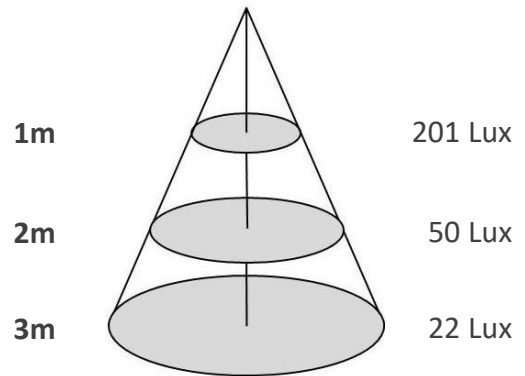

Illumination Diagram

630Lm with 270° beam