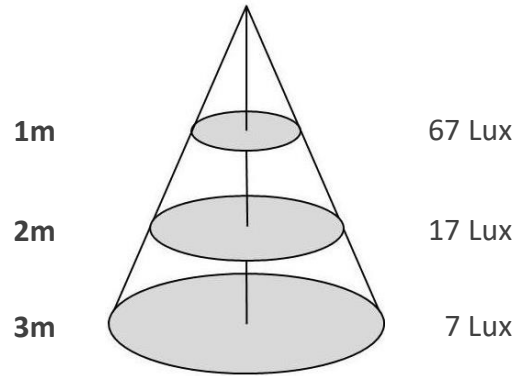

Illumination Diagram

210Lm with 270° beam