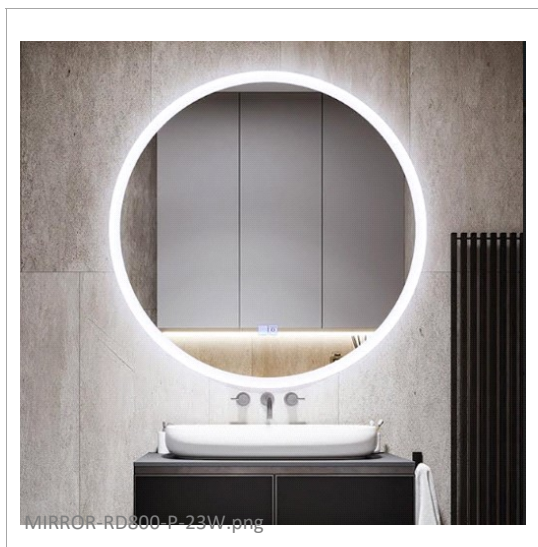

Bathroom Lamp

MIRROR-RD800-P-23W

Source	LED
Connection	Wire
Gr. Power	23W ±5%
Input Voltage	AC100-240V
Driver	Included
Control (standard)	Touch Dim
Dimming option	
Beam Angle (°)	360
CCT (Kelvins)	WW; DL; CW

Lumens	2070
Luminaire efficiency	90 Lm/W
CRI (standard)	>80Ra
for option	
Fixture Color	Glass
Cover	Milky
Dimensions	Dia 810mm
Protection Rating	IP44
Electrical Class	Class I
Lifetime	>50.000h
Warranty	2 Years