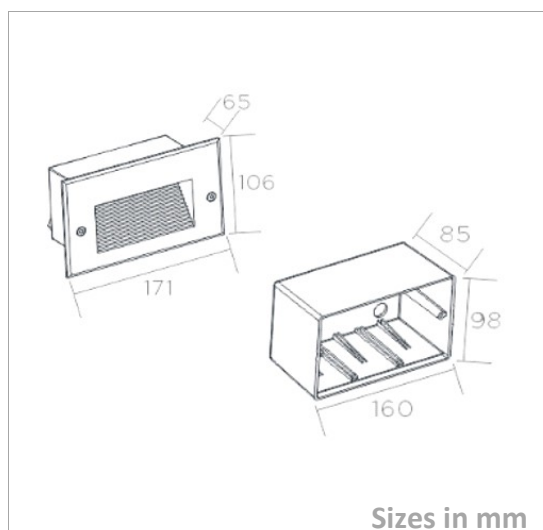

Wall Recessed Light

MAREN171.106-P-3W

Picture

Packing

Unit Volum (CBM)	0,00248625
Unit GW (kg)	1,1
Qty per carton	12

Description

Type	LED Wall Recessed Light
Connection	Wire

Electrical Parameters

Gr. Power	2,5W ±5%
InputVoltage	DC24V
Driver	Not Included
Dimmable	Not dim.

Lighting Parameters

Beam Angle	45*90
Colors	WW; DL; CW; Red; Green; Blue; Y
Lumens	200-225
CRI	80Ra

Structure Parameters

Fixture Color	Black; Silver
Cover	Clear; Frosted
Dimensions	171*106*65(160*98*85)mm

Protection Parameters

Rating	IP65/IK10
Electrical Class	Class I ☐ Class II ☒ Class III ☐
Lifetime	>50.000h
Warranty (Years)	3

Options

Dimmable	Triac ☒ 0-10V ☒ 1-10V ☐ DALI ☒
CRI	>90Ra ☐ >92Ra ☐ >95Ra ☐ >98Ra ☐
Other	Optional: AC240V