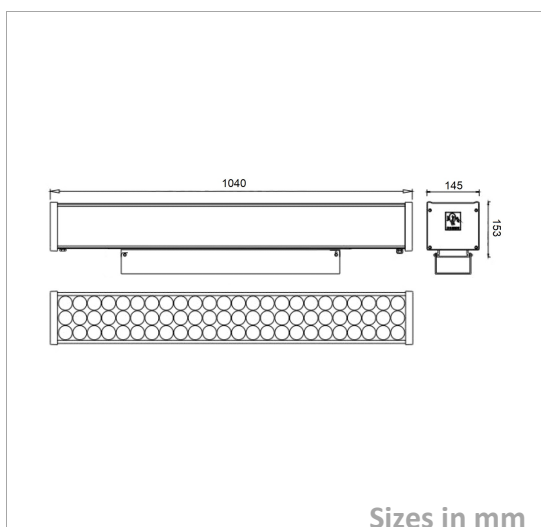

Flood light

LONGRANGE-P-72x2W (3R)

Picture

Packing

UnitVolum (CBM)	0,0567732
Unit GW (kg)	24
Qty per carton	1

Description

Type	LED Flood light
Connection	Wire

Electrical Parameters

Gr. Power	160W ±5%
InputVoltage	AC220-240V
Driver	Internal
Dimmable	Not dim.

Lighting Parameters

Beam Angle	3,5
Colors	WW; DL; CW
Lumens	140Lm/led
CRI	80Ra

Structure Parameters

Fixture Color	Aluminium
Cover	Clear
Dimensions	1040*145*153mm

Protection Parameters

Rating	IP66
Electrical Class	Class I
Lifetime	>50.000h
Warranty (Years)	2

Options

Dimmable	Triac ☐ 0-10V ☐ 1-10V ☐ DALI ☐
CRI	>90Ra ☐ >92Ra ☐ >95Ra ☐ >98Ra ☐
Other	Available for option: RGB