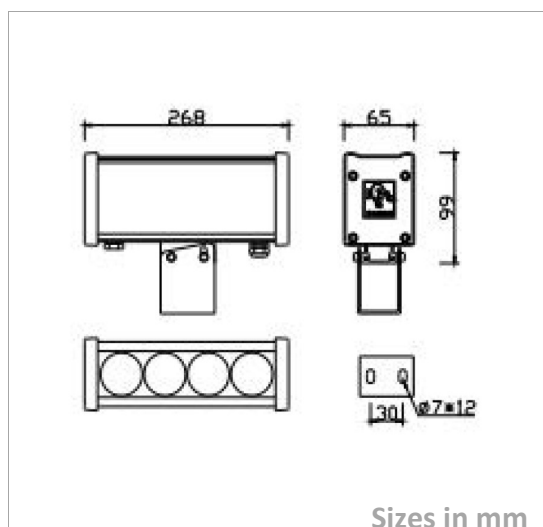

Flood light

LONGRANGE-P-4x2W

Picture

Packing

UnitVolum (CBM)	0,00586092
Unit GW (kg)	2,7
Qty per carton	4

Description

Type	LED Flood light
Connection	Wire

Electrical Parameters

Gr. Power	10W ±5%
InputVoltage	AC220-240V
Driver	Internal
Dimmable	Not dim.

Lighting Parameters

Beam Angle	3,5; 5; 5*20
Colors	WW; DL; CW
Lumens	140Lm/led
CRI	80Ra

Structure Parameters

Fixture Color	Aluminium
Cover	Clear
Dimensions	268*65*99mm

Protection Parameters

Rating	IP66
Electrical Class	Class I
Lifetime	>50.000h
Warranty (Years)	2

Options

Dimmable	Triac ☐ 0-10V ☐ 1-10V ☐ DALI ☐
CRI	>90Ra ☐ >92Ra ☐ >95Ra ☐ >98Ra ☐
Other	Available for option: RGB