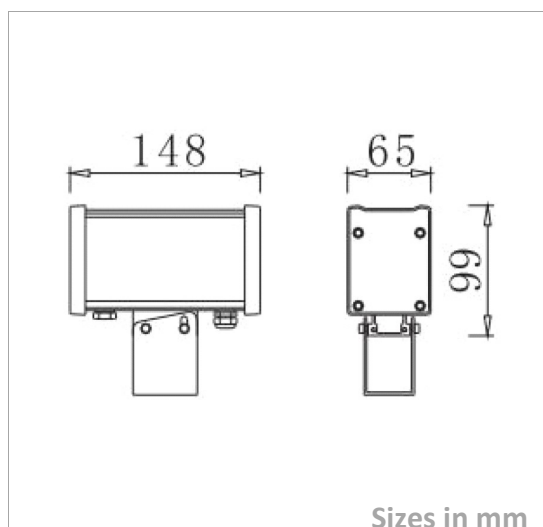

Flood light

LONGRANGE-P-3x2W

Picture

Packing

UnitVolum (CBM)	0,0035802
Unit GW (kg)	0,9
Qty per carton	2

Description

Type	LED Flood light
Connection	Wire

Electrical Parameters

Gr. Power	9W ±5%
InputVoltage	DC24V
Driver	Not Included
Dimmable	Not dim.

Lighting Parameters

Beam Angle	3,5; 5; 5*20
Colors	WW; DL; CW
Lumens	140Lm/led
CRI	80Ra

Structure Parameters

Fixture Color	Aluminium
Cover	Clear
Dimensions	148*65*99mm