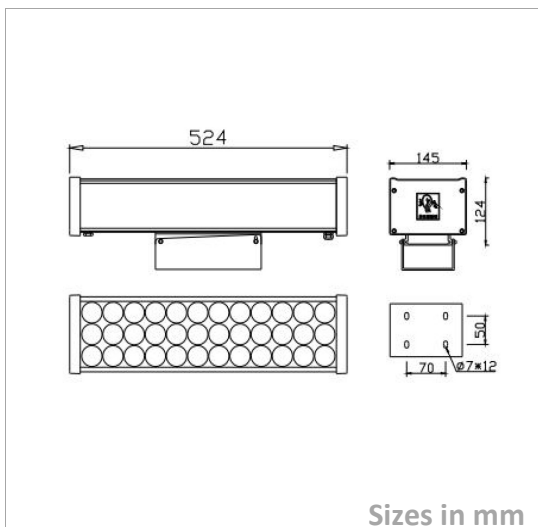

Packing

UnitVolum (CBM)	0,0272136
Unit GW (kg)	12
Qty per carton	1