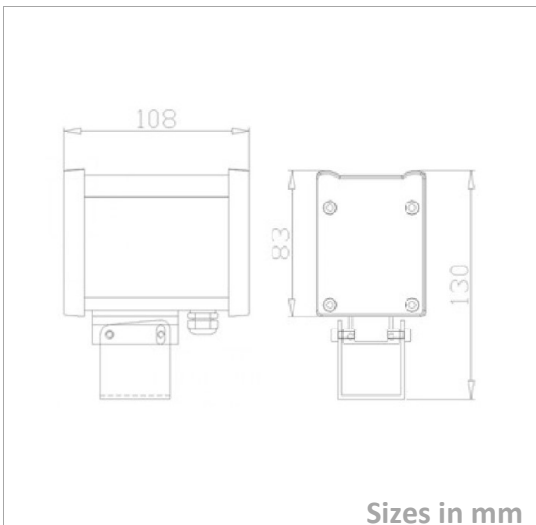

Flood light

LONGRANGE-P-2x2W

Picture

Packing

UnitVolum (CBM)	0,00525096
Unit GW (kg)	1,5
Qty per carton	1

Description

Type	LED Flood light
Connection	Wire

Electrical Parameters

Gr. Power	6W ±5%
InputVoltage	DC24V
Driver	Not Included
Dimmable	Not dim.

Lighting Parameters

Beam Angle	3,5; 5; 5*20
Colors	WW; DL; CW
Lumens	140Lm/led
CRI	80Ra

Structure Parameters

Fixture Color	Aluminium
Cover	Clear
Dimensions	108*65*99mm