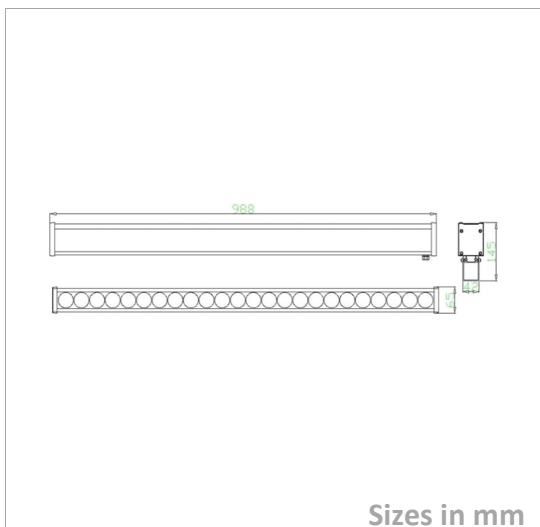

Flood light

LONGRANGE-P-24x2W

Picture

Packing

UnitVolum (CBM)	0,02482272
Unit GW (kg)	9
Qty per carton	1

Description

Type	LED Flood light
Connection	Wire

Electrical Parameters

Gr. Power	55W ±5%
InputVoltage	AC220-240V
Driver	Internal
Dimmable	Not dim.

Lighting Parameters

Beam Angle	3,5
Colors	WW; DL; CW
Lumens	140Lm/led
CRI	80Ra

Structure Parameters

Fixture Color	Aluminium
Cover	Clear
Dimensions	988*65*99mm