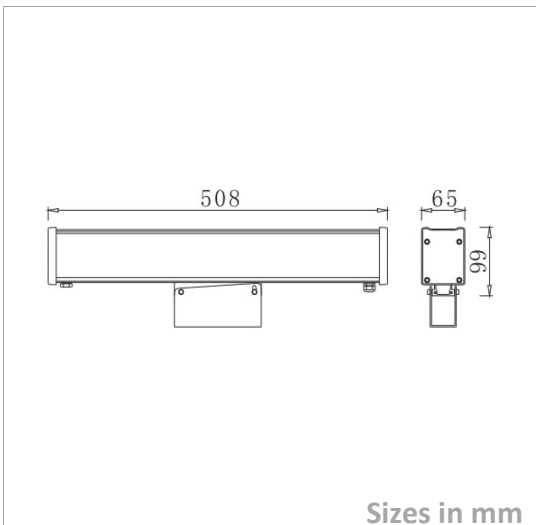

Flood light

LONGRANGE-P-12x2W

Picture

Packing

UnitVolum (CBM)	0,00999804
Unit GW (kg)	5
Qty per carton	4

Description

Type	LED Flood light
Connection	Wire

Electrical Parameters

Gr. Power	28W ±5%
InputVoltage	AC220-240V
Driver	Internal
Dimmable	Not dim.

Lighting Parameters

Beam Angle	3,5
Colors	WW; DL; CW
Lumens	140Lm/led
CRI	80Ra

Structure Parameters

Fixture Color	Aluminium
Cover	Clear
Dimensions	508*65*99mm