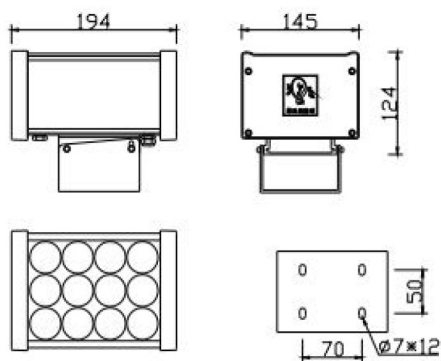

Sizes in mm

Packing

UnitVolum (CBM)	0,00620568
Unit GW (kg)	5
Qty per carton	2