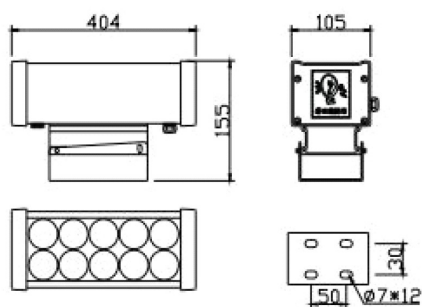

Sizes in mm

Packing

UnitVolum (CBM)	0,01169532
Unit GW (kg)	4,4
Qty per carton	4