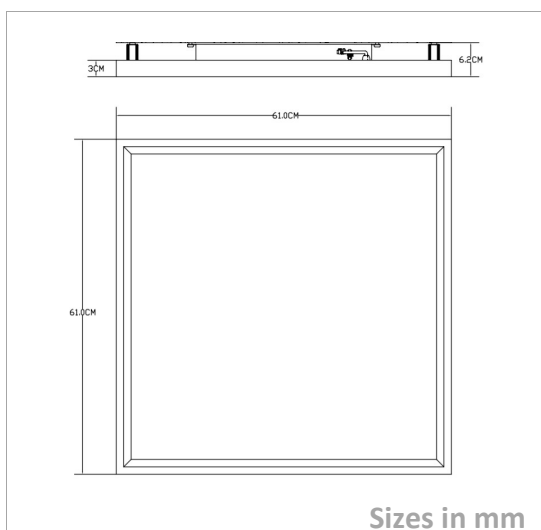

Ceiling Lamp

LACUNO-CLG600-S-P-60W (0-10V)

Picture

Packing

UnitVolum (CBM)	0,034986
Unit GW (kg)	7
Qty per carton	2

Description

Type	LED Ceiling Lamp
Connection	Wire

Electrical Parameters

Gr. Power	60W ±5%
InputVoltage	AC220-240V
Driver	Included
Dimmable	0-10V dim.

Lighting Parameters

Beam Angle	2*120
Colors	WW; DL; CW
Lumens	5400
CRI	80Ra

Structure Parameters

Fixture Color	Aluminium
Cover	Milky
Dimensions	610*610*30mm