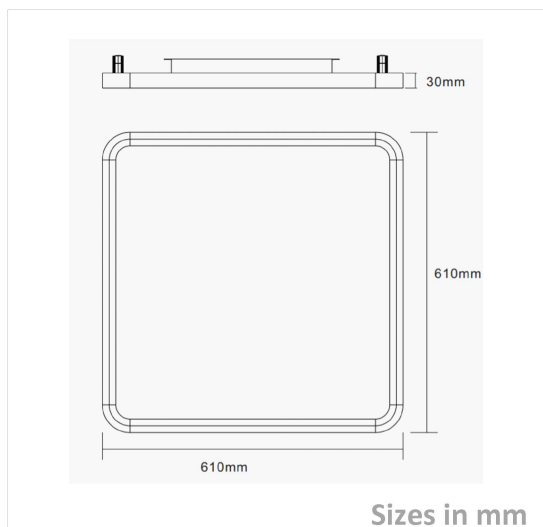

Ceiling Lamp

LACUNO-CLG600-R-P-60W (0-10V)

Picture

Packing

UnitVolum (CBM)	0,034986
Unit GW (kg)	7
Qty per carton	2

Description

Type	LED Ceiling Lamp
Connection	Wire

Electrical Parameters

Gr. Power	60W ±5%
InputVoltage	AC220-240V
Driver	Included
Dimmable	0-10V dim.

Lighting Parameters

Beam Angle	2*120
Colors	WW; DL; CW
Lumens	5400
CRI	80Ra

Structure Parameters

Fixture Color	Aluminium
Cover	Milky
Dimensions	610*610*30mm

Protection Parameters

Rating	Indoor Use
Electrical Class	Class II
Lifetime	>50.000h
Warranty (Years)	3

Options

Dimmable	Triac ☐	0-10V ☐	1-10V ☐	DALI ☒
CRI	>90Ra ☐	>92Ra ☐	>95Ra ☐	>98Ra ☐
Other