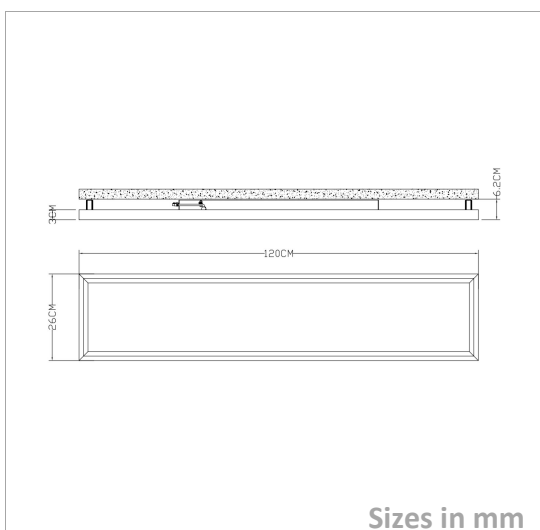

Ceiling Lamp

LACUNO-CLG1200-S-P-60W (0-10V)

Picture

Description

Type LED Ceiling Lamp
Connection Wire

Electrical Parameters

Gr. Power 60W ±5%
InputVoltage AC220-240V
Driver Included
Dimmable 0-10V dim.

Lighting Parameters

Beam Angle 2*120
Colors WW; DL; CW
Lumens 5400
CRI 80Ra

Structure Parameters

Fixture Color Aluminium
Cover Milky
Dimensions 1200*260*30mm

Protection Parameters

Rating Indoor Use
Electrical Class Class II
Lifetime >50.000h
Warranty (Years) 3

Options

Dimmable Triac 0-10V 1-10V DALI
CRI >90Ra >92Ra >95Ra >98Ra
Other Does also exist in Pendant

Sizes in mm

Packing

UnitVolum (CBM) 0,037128
Unit GW (kg) 7,5
Qty per carton 2