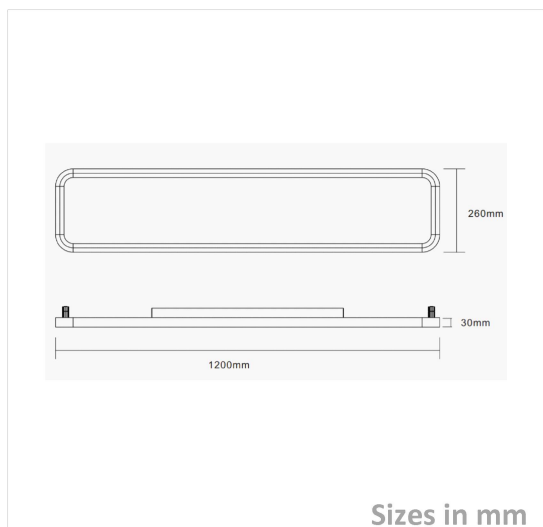

Ceiling Lamp

LACUNO-CLG1200-R-P-60W (0-10V)

Picture

Packing

UnitVolum (CBM)	0,037128
Unit GW (kg)	7,5
Qty per carton	2

Description

Type	LED Ceiling Lamp
Connection	Wire

Electrical Parameters

Gr. Power	60W ±5%
InputVoltage	AC220-240V
Driver	Included
Dimmable	0-10V dim.

Lighting Parameters

Beam Angle	2*120
Colors	WW; DL; CW
Lumens	5400
CRI	80Ra

Structure Parameters

Fixture Color	Aluminium
Cover	Milky
Dimensions	1200*260*30mm