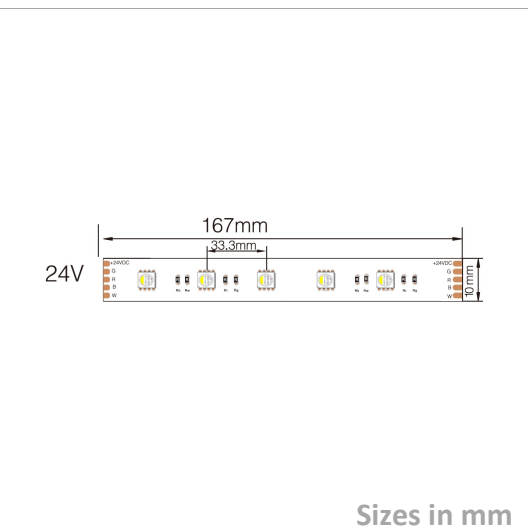

Options

Dimmable	Triac ☐ 0-10V ☐ 1-10V ☐ DALI ☐
CRI	>90Ra ☐ >92Ra ☐ >95Ra ☐ >98Ra ☐
Other	Can be controlled by different mode: - simple RGBW - DMX (decoder to be added) - DALI