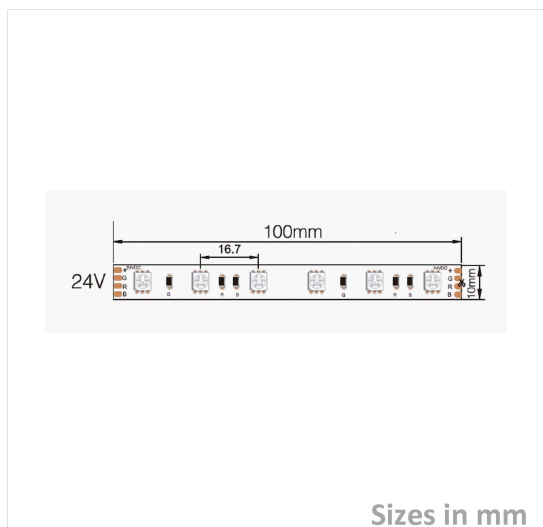

Packing

UnitVolum (CBM)	0,0005102448
Unit GW (kg)	0,15
Qty per carton	100