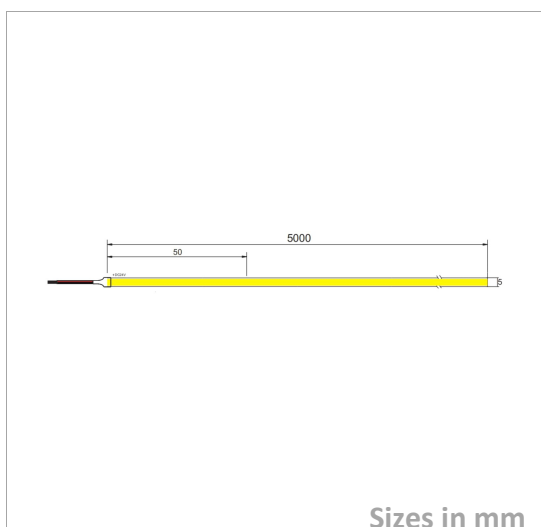

INDOOR480-COB-P (5mm)

Picture

Packing

UnitVolum (CBM)	0,000754392
Unit GW (kg)	0,155
Qty per carton	80

Description

Type	LED Strip
Connection	Wire

Electrical Parameters

Gr. Power	35W ±5%
InputVoltage	DC24V
Driver	Not Included
Dimmable	Not dim.

Lighting Parameters

Beam Angle	180
Colors	WWY; WW; DL; CW
Lumens	3600-4800
CRI	90Ra

Structure Parameters

Fixture Color	White
Cover	Clear
Dimensions	5000*5*1,6mm (cut:50mm)

Protection Parameters

Rating	IP33
Electrical Class	Class I ☐ Class II ☐ Class III ☒
Lifetime	>50.000h
Warranty (Years)	2

Options

Dimmable	Triac ☒ 0-10V ☒ 1-10V ☒ DALI ☒
CRI	>90Ra ☐ >92Ra ☐ >95Ra ☐ >98Ra ☐
Other