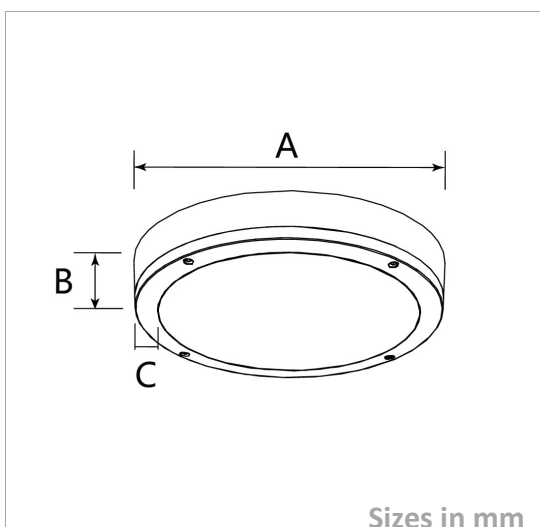

Outdoor ceiling light

HUBLOT275-25W

Picture

Packing

UnitVolum (CBM)	0,0066198
Unit GW (kg)	0,92
Qty per carton	12

Description

Type	LED Outdoor ceiling light
Connection	Wire

Electrical Parameters

Gr. Power	25W ±5%
InputVoltage	AC220-240V
Driver	Internal
Dimmable	Not dim.

Lighting Parameters

Beam Angle	120
Colors	3000°K; 4000°K; 5000°K; 5700°K
Lumens	2150-2450
CRI	80Ra

Structure Parameters

Fixture Color	White; Black
Cover	Milky
Dimensions	dia275(A)*59(B)mm (C=22)

Protection Parameters

Rating	IP65/IK10^o
Electrical Class	Class I ☐ Class II ☒ Class III ☐
Lifetime	>50.000h
Warranty (Years)	3

Options

Dimmable	Triac ☒ 0-10V ☒ 1-10V ☐ DALI ☒
CRI	>90Ra ☐ >92Ra ☐ >95Ra ☐ >98Ra ☐
Other	For option: 3-CCT switch / Adjustable or remote sensor